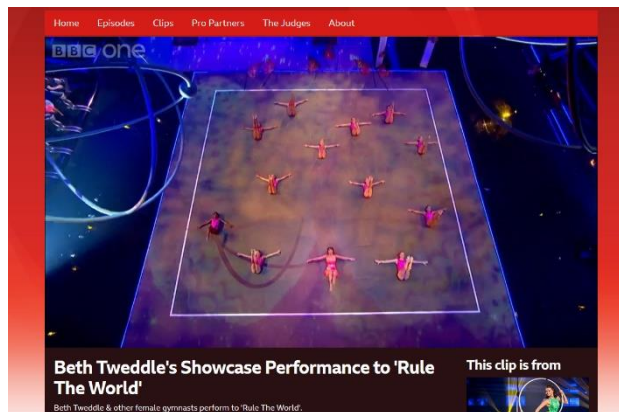

Artistic Gymnastics Sprung Floor 11m x 11m

11m x 11m artistic sprung performance floor (capable of being changed into a 9m x 9m floor) with Anthracite Tribond top layer.

This Artistic Gymnastics Sprung Floor was used on the BBC gymnastics competition show Tumble in September 2014. See in pictures – Beth Tweddle MBE, Craig Heap, Louis Smith, Nadia Comaneci and Sebastien Stella using the floor. It was also used by many celebrities during the television series. You can see the floor in action on the show In clips you'll find here: <https://www.bbc.co.uk/programmes/p021nzx5>

It comes complete with a 11m x 11m Las Vegas Grey Carpet. Continental use foam springs, not metal ones.

In new condition the price would be approximately £19,149.

Condition Description

REQUIRES REPAIR

Some sections of floor have been squashed as some wooden blocks between the pieces were missing, resulting in foam being squashed on 4 sections of floor.

For repair, we would recommend contacting a gymnastics equipment manufacturer to purchase some replacement fast foam blocks for the bottom of the floor sections affected. These can be glued to the bottom of the floor easily following manufacturers advice.

Collection only from Lilleshall National Sports Centre, Newport, Telford, Shropshire.

The floor, top foam matting and carpet are currently stored on a lorry (pictured).