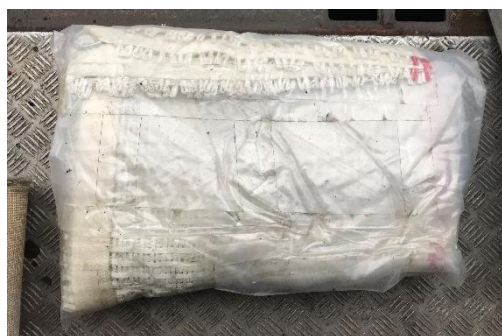

Trampoline Beds

6mmx 4mm 101 series – two available. Springs not included. Recommended retail price in new condition is £1,539.00.

Replacement web beds for school, club and competition size trampolines from Continental, Eurotramp, Unitramp, Nissen and Ceetex. 101 Series fits Continental 101 Series, Unitramp GMEX, Ceetex GMEX

The beds are all complete with a full set of indestructible chrome plated steel bed clips to attach the springs to your bed. Webbing beds are made as standard in "natural" off-white webbing with a contrasting red centre marker

All logos were removed for the BBC Show Tumble. If this item has been used, it has only been used a handful of times in the weeks leading up to the BBC Show Tumble.

Soft 20 cm wide Training Beam

Recommended retail price £2441.78 in new condition.

- methodic 'Soft Top' beam
- width 20 cm
- for simple progression from a low beam to a high one
- suitable for learning new elements at height
- 500x20 cm (lxw)
- height adjustment: 50 to 90 cm per 10 cm, 90 to 130 cm per 5 cm

Highlights

- 20 cm instead of 10 cm wide
- Simple to adjust in height from 50 to 130 cm
- Feet remain in position upon height adjustment
- Mats can be left safely in place at any height
- Height adjustment from 50 to 130 cm

All logos were removed for the BBC Show Tumble. If this item has been used, it has only been used a handful of times in the weeks leading up to the BBC Show Tumble.