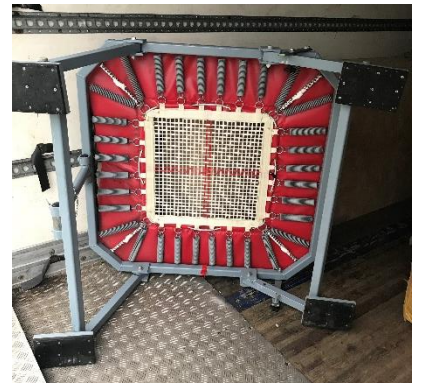

Trampette

33 series heavy duty team gym trampette. Recommended retail price £599 in new condition.

Used but in good condition. Has some scratches and signs of wear - please see images.

Specially designed for the demands of Team Gym this extra heavy duty trampette is height adjustable and is supplied with a 13mm web bed and 32 steel springs.

The heavy-duty steel feet have solid rubber pads over their entire surface, the steelwork is extra-heavy duty and features additional strengthening and bracing plates. Supplied with red PVC covered coverall padding.

All logos were removed for the BBC Show Tumble. If this item has been used, it has only been used a handful of times in the weeks leading up to the BBC Show Tumble.